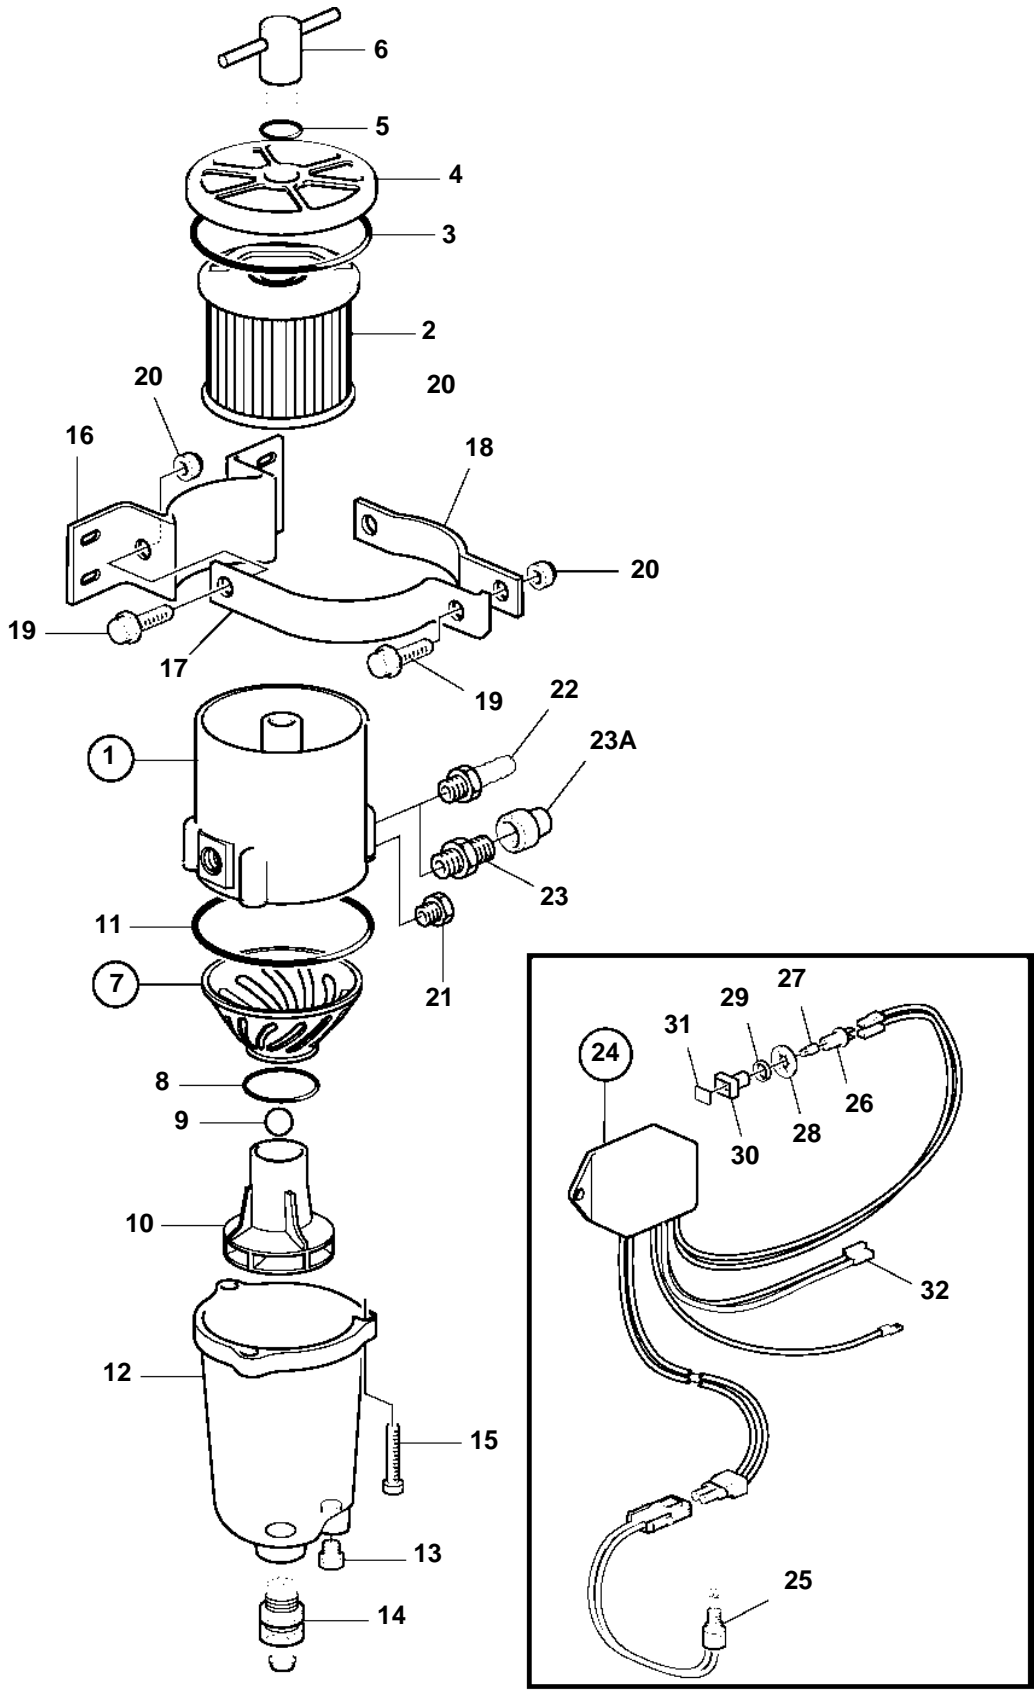

D2-55A, D2-55B, D2-55C

D2-55A, D2-55B, D2-55C

REF	PART NO.	QTY	DESCRIPTION	SEE SEC.	NOTES
1	861143	1	Fuel filter		REPL BY 877762
			Bulletin 50-03	50-03-EN	Extra Fuel/Water Separators, D2010, D22
			Bulletin 50-10	50-10-EN	Changes in Fuel Filter Program due to Legislation
			Bulletin 50-11A	50-11A-EN	Fuel Filters / Water Separators
1	877762	1	Fuel filter		
				9024	
2	861014	1	· Insert		
3	838504	1	· Gasket		
4		1	· Cover		
5	838505	1	· O-ring		
6		1	· Knob		
7	861455	1	· Strainer		
8		1	· · O-ring		
9		1	· · Ball		
10		1	· · Insert		
11	838502	1	· · O-ring		
12	3838848	1	· Bowl		(861453)
13		1	· Plug		
14	861456	1	· Tap		
15	950024	4	· Screw		
16		1	· Bracket		
17		1	· Clamp		
18		1	· Clamp		
19		3	· Screw		
20		3	· Nut		
21		1	· Plug		
22	3825000	X	Nipple		(834781)
23	954337	X	Nipple		
23A	954323	X	Cap nut		
24	1140724	1	Level guard		
25	1140624	1	· Level sensor		
26	808175	1	· Bulb socket		
27	19923	1	· Bulb		12V, 2W
	182059	1	· Bulb		24V, 3W
28	967583	1	· Retainer		
29	829714	1	· Seal		
30	838455	1	· Retainer		
31	872591	1	· Symbol strip		
32		X	· Cables and terminals	1963	